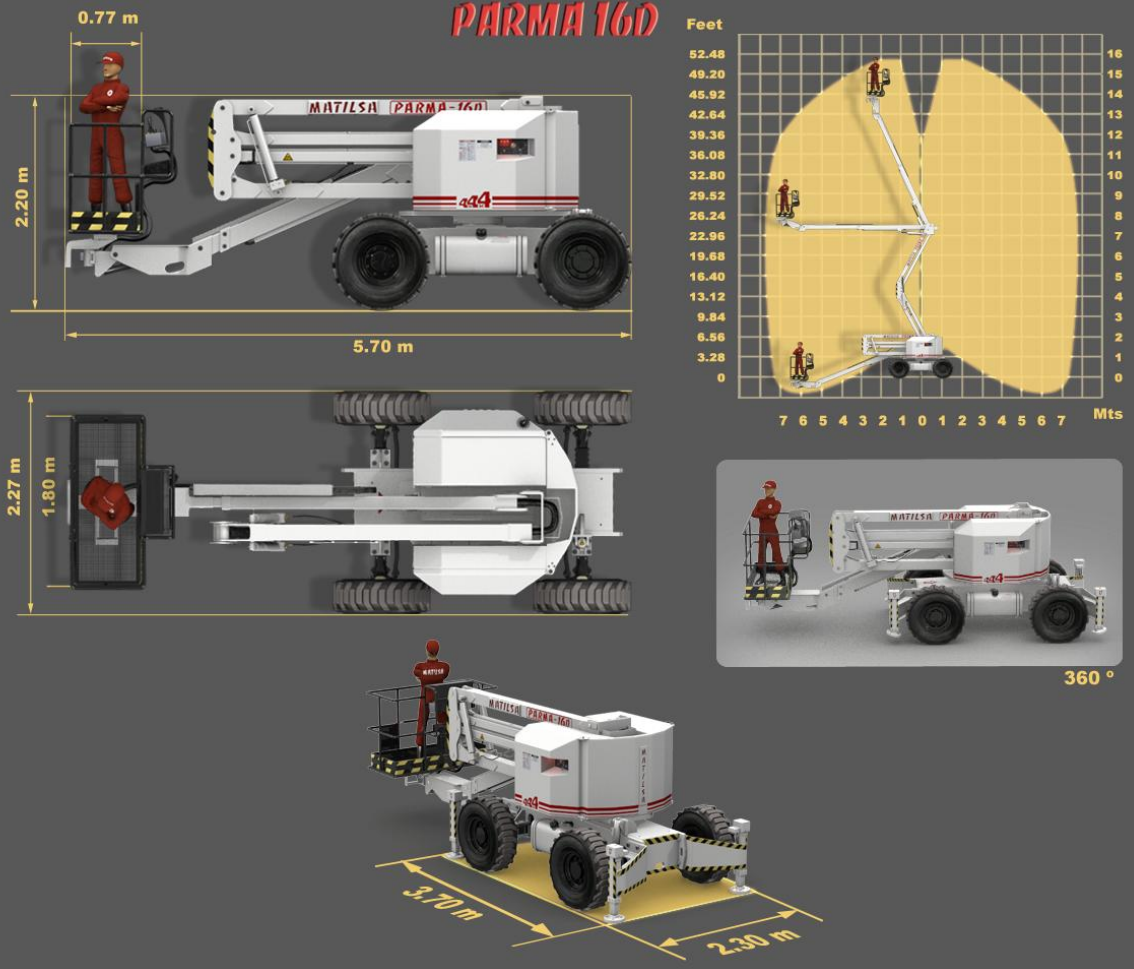

**Self propelled aerial platform, articulated & telescopic.
Diesel, for working heights up to 16 meter (51,80 feet)
It can be driven safely with the platform at top of his height.
4 wheel drive & 4 wheel steering with three positions.
Oscilanting axle and hydraulic stabilizers.
Proportional and simultaneous controls. It weights 7900kg**

Parma16D standard

Platform with diferent motorizations // Electronic level // Emergency lowering from the basket // Basket (1.6 x 0,7)m // Proportional controls // Safety pedal // Oscilating axle // 4x4 wheel drive & 4 wheel steering with 3 position // Hydraulic stabilisers // Basket rotation 180°

Optional accessories

- 1 Electric outlet in basket
- 2 Hour meter
- 3 Quick outlet for air and water
- 4 Rotating light
- 5 Automatic leveling
- 6 320 kg Capacity