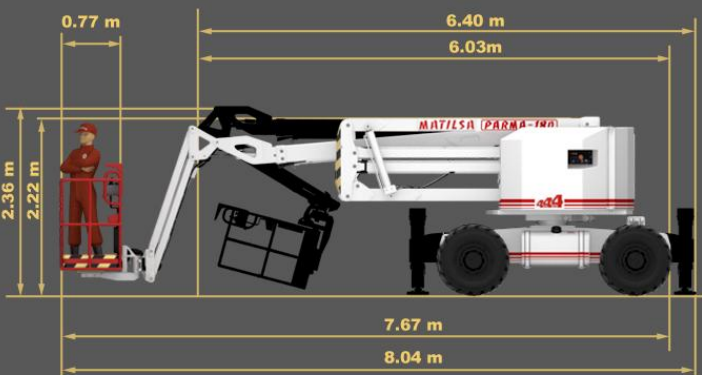

WE MANUFACTURE

PARMA 180

Optional accessories

1. 1 Electric outlet in basket
2. 2 Hour meter
3. 3 Quick outlet for air and water
4. 4 Rotating light
5. 5 High voltage line detector