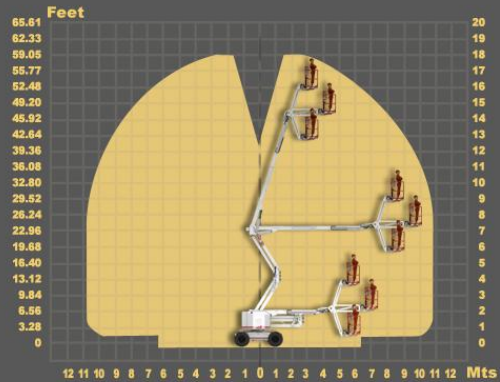

WE MANUFACTURE

PARMA 180

Optional accessories

1. 1 Electric outlet in basket
2. 2 Hour meter
3. 3 Quick outlet for air and water
4. 4 Rotating light
5. 5 High voltage line detector