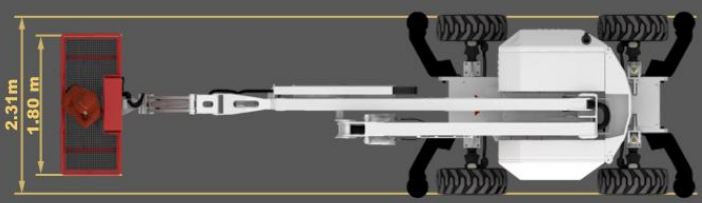

WE MANUFACTURE

PARMA 180

Optional accessories

1. 1 Electric outlet in basket
2. 2 Hour meter
3. 3 Quick outlet for air and water
4. 4 Rotating light
5. 5 High voltage line detector