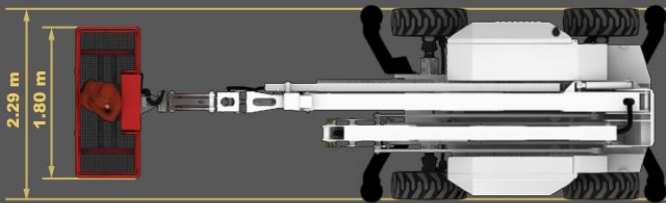

WE MANUFACTURE

PARMA 21D

Optional accessories

1. 1 Electric outlet in basket
2. 2 Hour meter
3. 3 Quick outlet for air and water
4. 4 Rotating light
5. 5 Automatic leveling