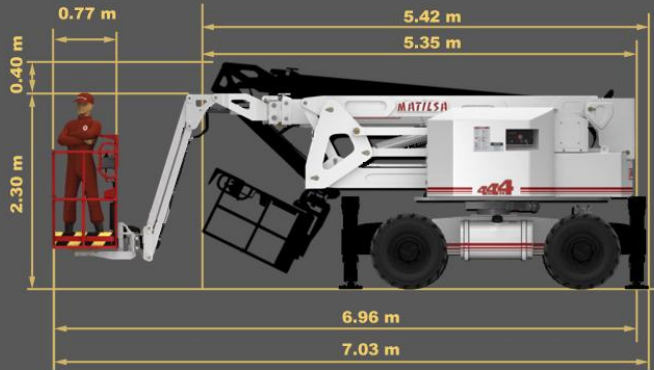

WE MANUFACTURE

PARMA 21D

Optional accessories

1. 1 Electric outlet in basket
2. 2 Hour meter
3. 3 Quick outlet for air and water
4. 4 Rotating light
5. 5 Automatic leveling