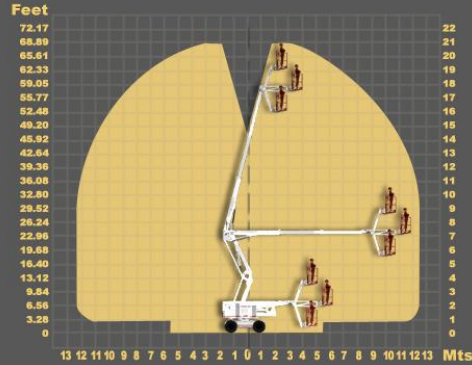

WE MANUFACTURE

PARMA 21D

Optional accessories

1. 1 Electric outlet in basket
2. 2 Hour meter
3. 3 Quick outlet for air and water
4. 4 Rotating light
5. 5 Automatic leveling