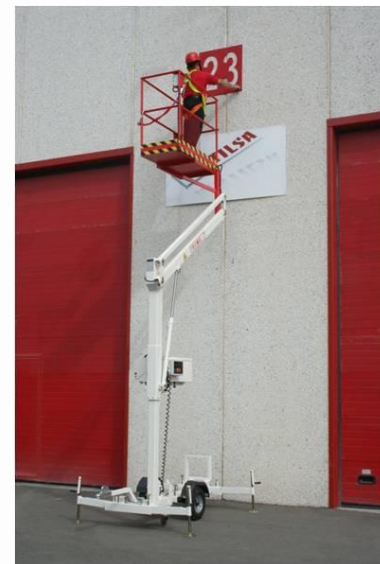

**Trailer mounted aerial platform articulated for working heights up to 7,5 meter (24,6 feet).  
Battery or 220V.  
It weights 450kg  
Homologated for two persons.**

### **Parma7 standard**

**Platform with electric motor 220V // Visual level for stabilisation // Ball Coupling // Basket (1,2 x 0,6)m // Semi axle 0,85m wide // Manual stabilizers //**

**Optional accessories**